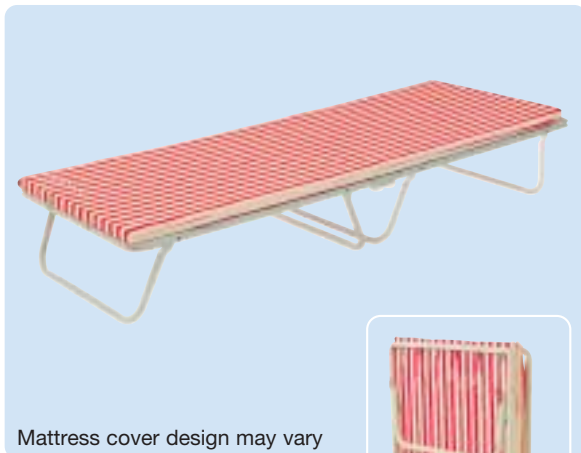

Folding Bed

Mattress cover design may vary

Folding Bed with Mattress

- Folds up for compact storage
- Comfortable foam mattress
- Pillow restraint fitted
- Frame size 690mm x 1860mm x 270mm

Product No.	Description	EAN Code	Weight
BR145100	Folding Bed	9311313217018	9kg