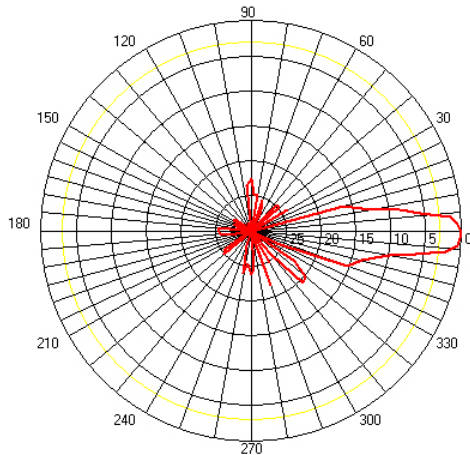

Antenna Patterns @ 5.8GHz

GD58-22 VPOL