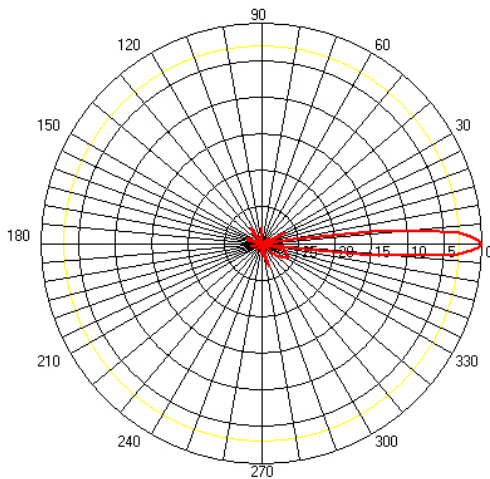

GD58-26 VPOL