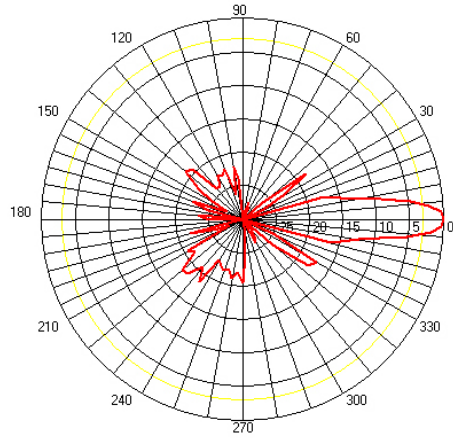

GD58-22 HPOL